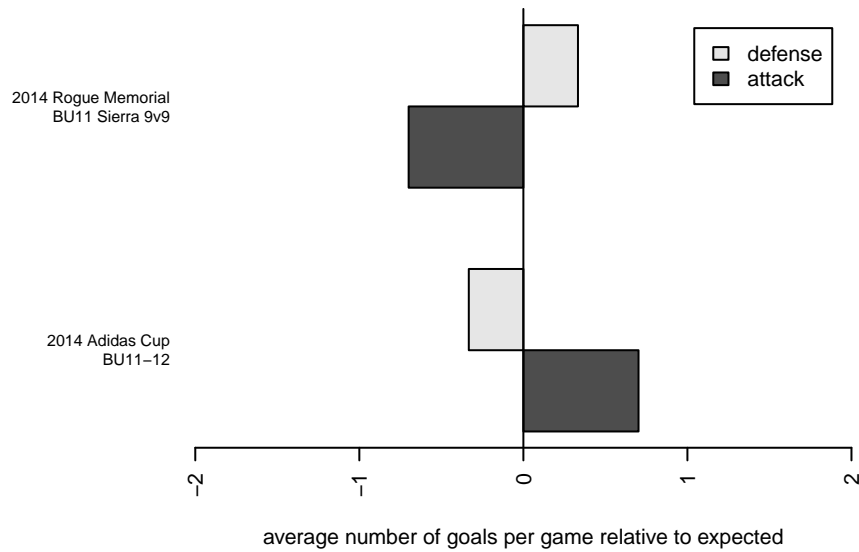

Table Rock SC Lightning B02

Table Rock SC
 , OR
 B02 total strength=356
 attack=0.42 defense=0.11

alt names used:
 Table Rock Lightning
 TRSC Lightning

Venues played:
 2014 Rogue Memorial BU11 Sierra 9v9
 2014 Adidas Cup BU11-12

**attack and defense variance (black dot)
relative to other teams
and top 10 in region**

**attack and defense rating
relative to others at age
and all opponents in last 13 months**

**attack and defense rating
relative to others at age
and all opponents in last 13 months**

Performance relative to 13 month average

Performance relative to 13 month average

Distribution of opponents
 Red = Lose zone, Blue = Win zone, Green = Even
 Black line separates win/lose zones

lot. A=Neither has attack advantage, B=Opponent has both attack and defense advantage, C=Opponent has both attack and defense disadvantage, D=Both have