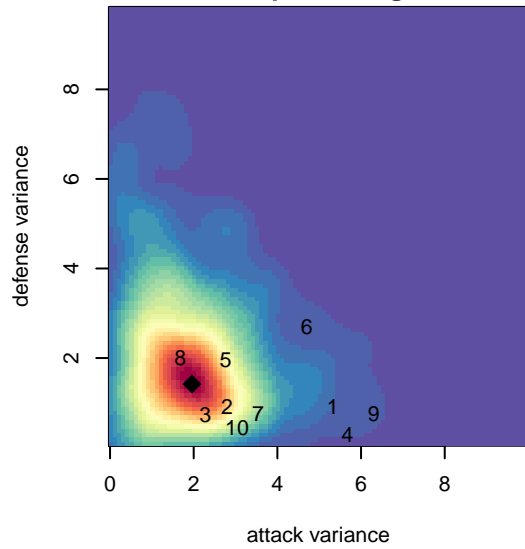

Table Rock SC Lightning B02

Table Rock SC
 , OR
 B02 total strength=356
 attack=0.42 defense=0.11

alt names used:
 Table Rock Lightning
 TRSC Lightning

Venues played:
 2014 Rogue Memorial BU11 Sierra 9v9
 2014 Adidas Cup BU11-12

**attack and defense variance (black dot)
relative to other teams
and top 10 in region**

**attack and defense rating
relative to others at age
and all opponents in last 13 months**

**attack and defense rating
relative to others at age
and all opponents in last 13 months**

Performance relative to 13 month average

Performance relative to 13 month average

Distribution of opponents
 Red = Lose zone, Blue = Win zone, Green = Even
 Black line separates win/lose zones

lot. A=Neither has attack advantage, B=Opponent has both attack and defense advantage, C=Opponent has both attack and defense disadvantage, D=Both have